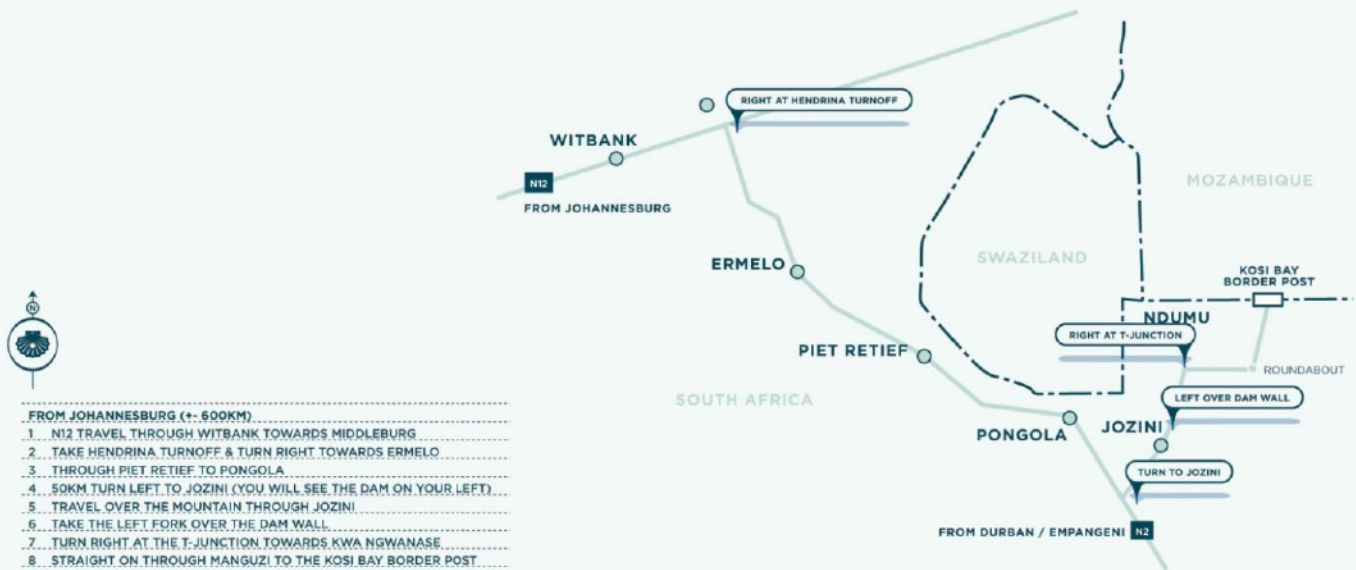

## DIRECTIONS FROM JOHANNESBURG TO KOSI BAY BORDER

## DIRECTIONS FROM KOSI BAY BORDER POST TO WHITE PEARL RESORTS, PONTA MAMOLI

FOLLOW THE **BLUE AND WHITE** MARKED POLES FROM KOSI BAY TO WHITE PEARL RESORTS