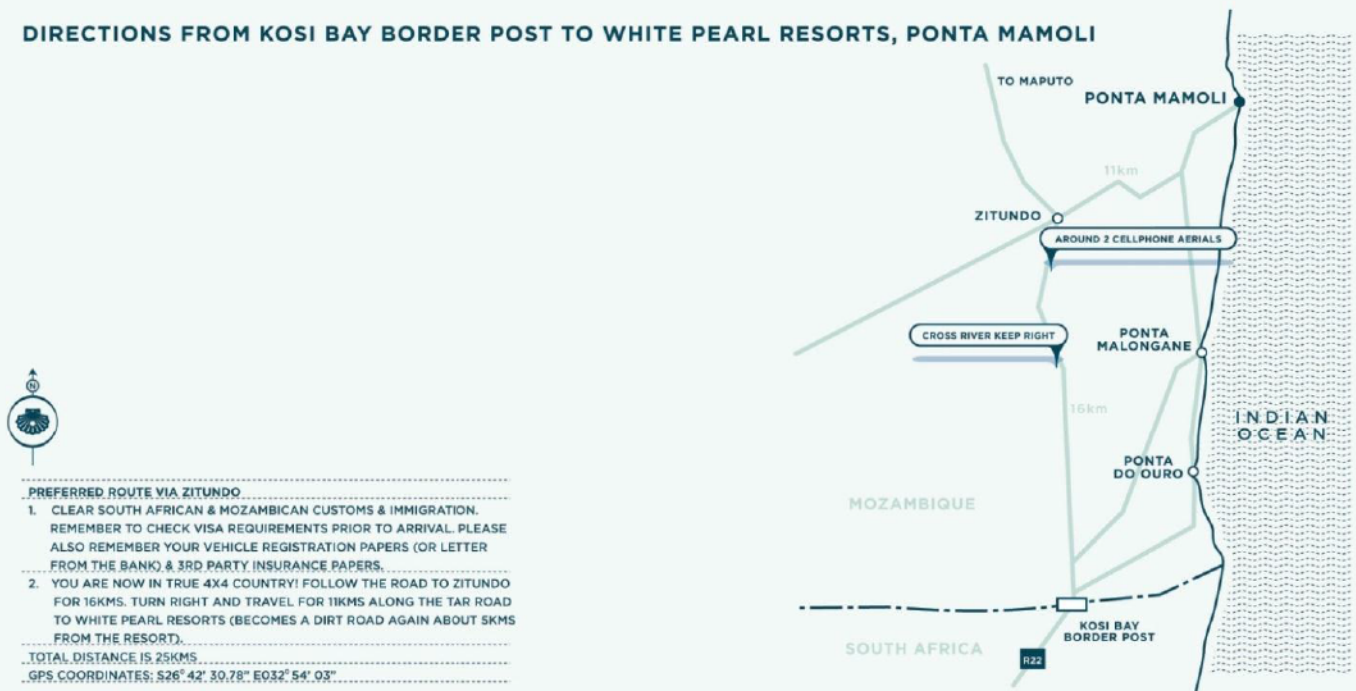

## DIRECTIONS FROM JOHANNESBURG TO KOSI BAY BORDER

## DIRECTIONS FROM KOSI BAY BORDER POST TO WHITE PEARL RESORTS, PONTA MAMOLI

FOLLOW THE **BLUE AND WHITE** MARKED POLES FROM KOSI BAY TO WHITE PEARL RESORTS