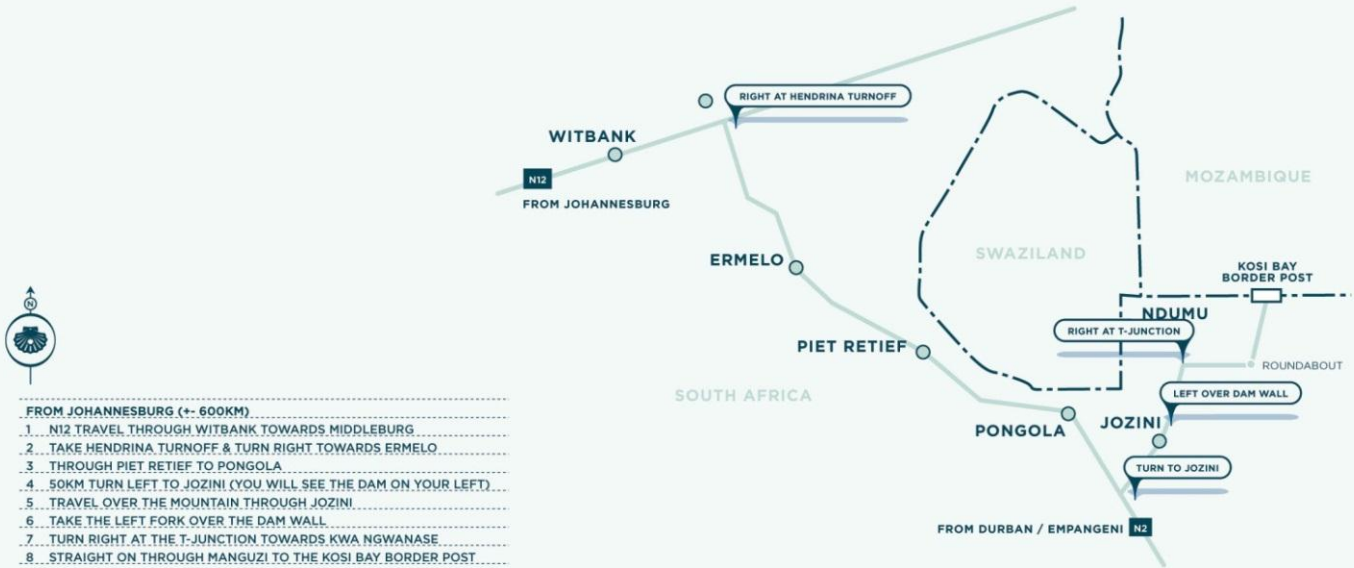

## DIRECTIONS FROM JOHANNESBURG TO KOSI BAY BORDER

## DIRECTIONS FROM KOSI BAY BORDER POST TO WHITE PEARL RESORTS, PONTA MAMOLI